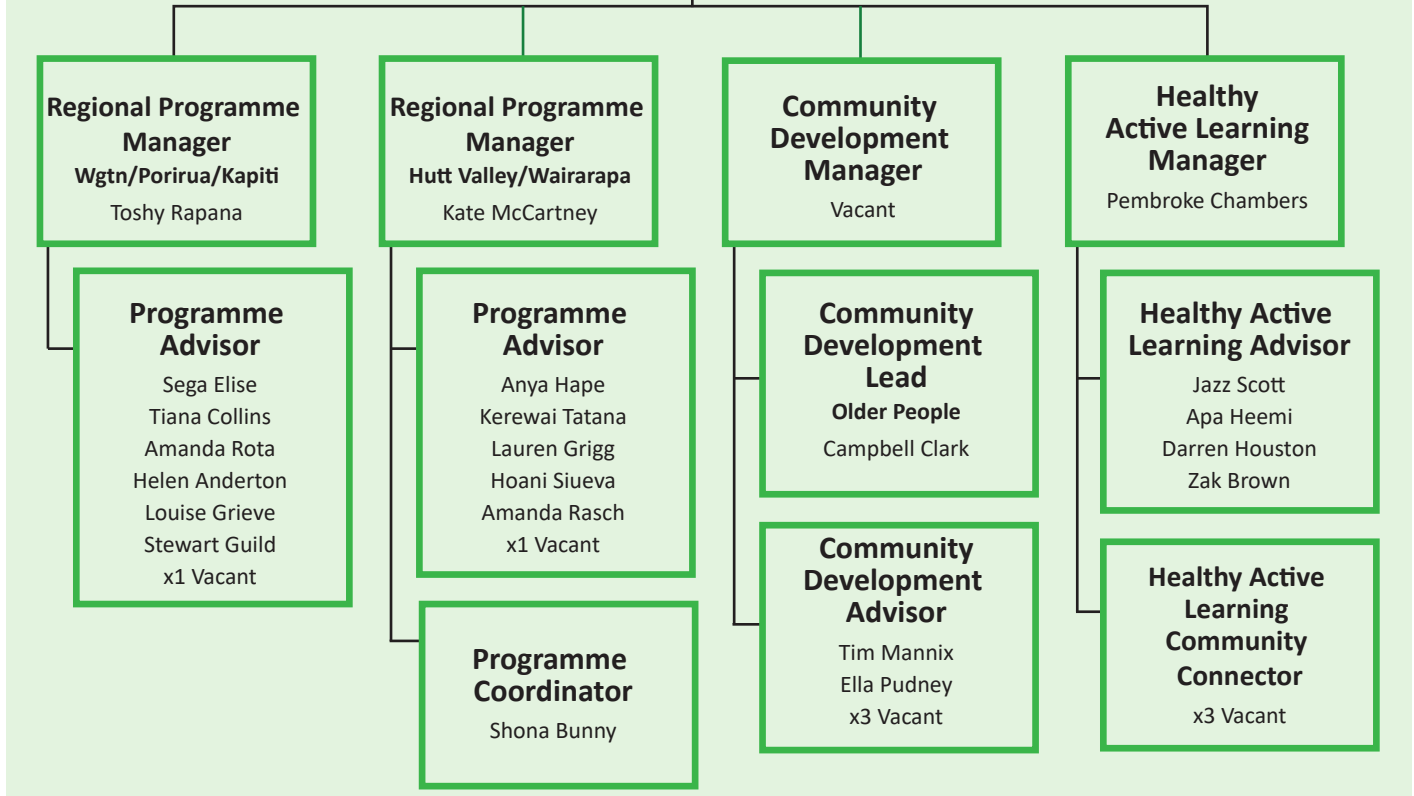

SPORT WELLINGTON ORGANISATIONAL STRUCTURE FROM 3RD AUGUST 2020

Chief Executive Officer
Phil Gibbons

Executive Assistant
Alexandria Johnson

GM Business
Allison Yannakis

GM Delivery
Ashleigh Baker

GM Partnerships
Michelle Hayward

Project Lead – Sector Response and Recovery
Rodger Thompson

* Note: part-time role