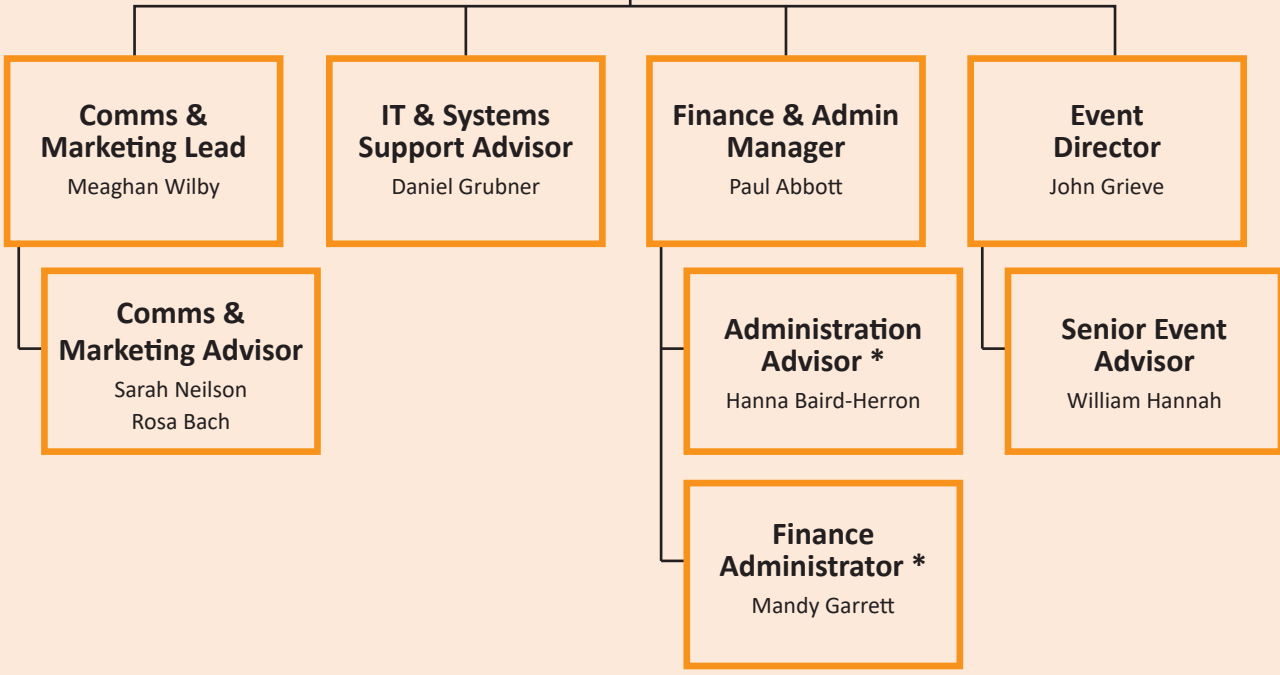

SPORT WELLINGTON ORGANISATIONAL STRUCTURE FROM 3RD AUGUST 2020

Chief Executive Officer
Phil Gibbons

Executive Assistant
Alexandria Johnson

GM Business
Allison Yannakis

GM Delivery
Ashleigh Baker

GM Partnerships
Michelle Hayward

Project Lead – Sector Response and Recovery
Rodger Thompson

* Note: part-time role