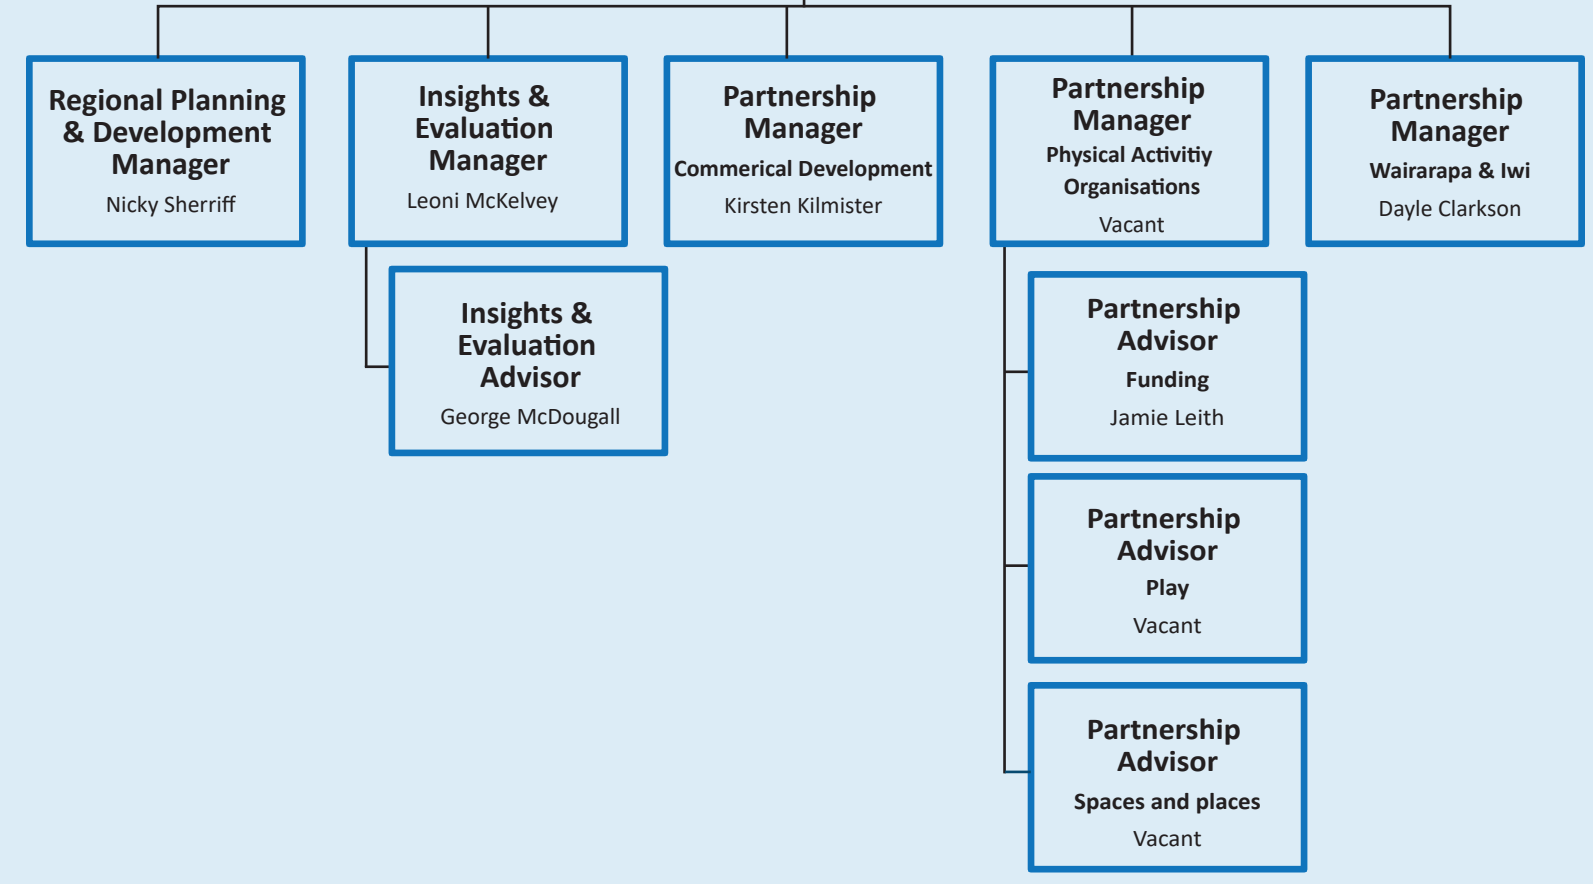

SPORT WELLINGTON ORGANISATIONAL STRUCTURE FROM 3RD AUGUST 2020

Chief Executive Officer
Phil Gibbons

Executive Assistant
Alexandria Johnson

GM Business
Allison Yannakis

GM Delivery
Ashleigh Baker

GM Partnerships
Michelle Hayward

Project Lead – Sector Response and Recovery
Rodger Thompson

* Note: part-time role